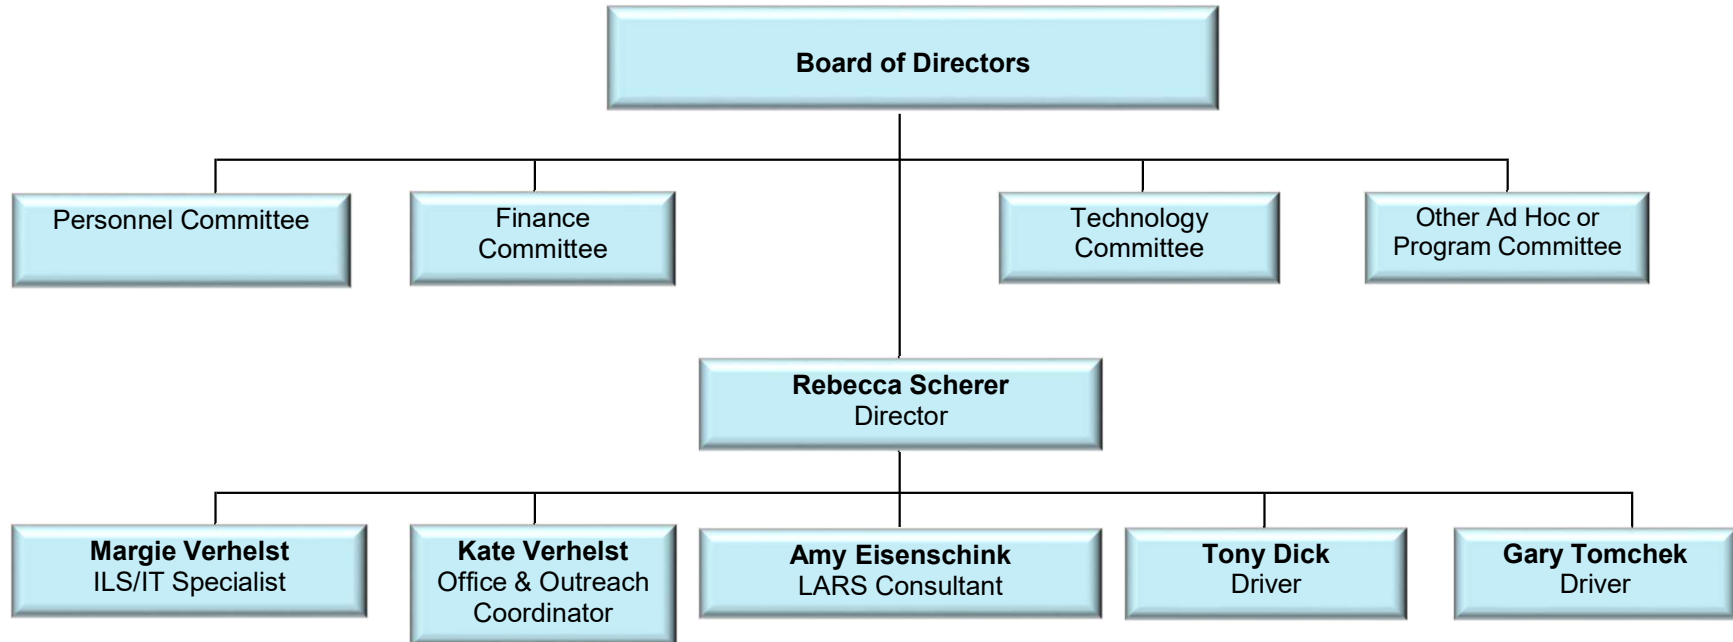

Manitowoc-Calumet Library System

Organizational Chart

October 2024